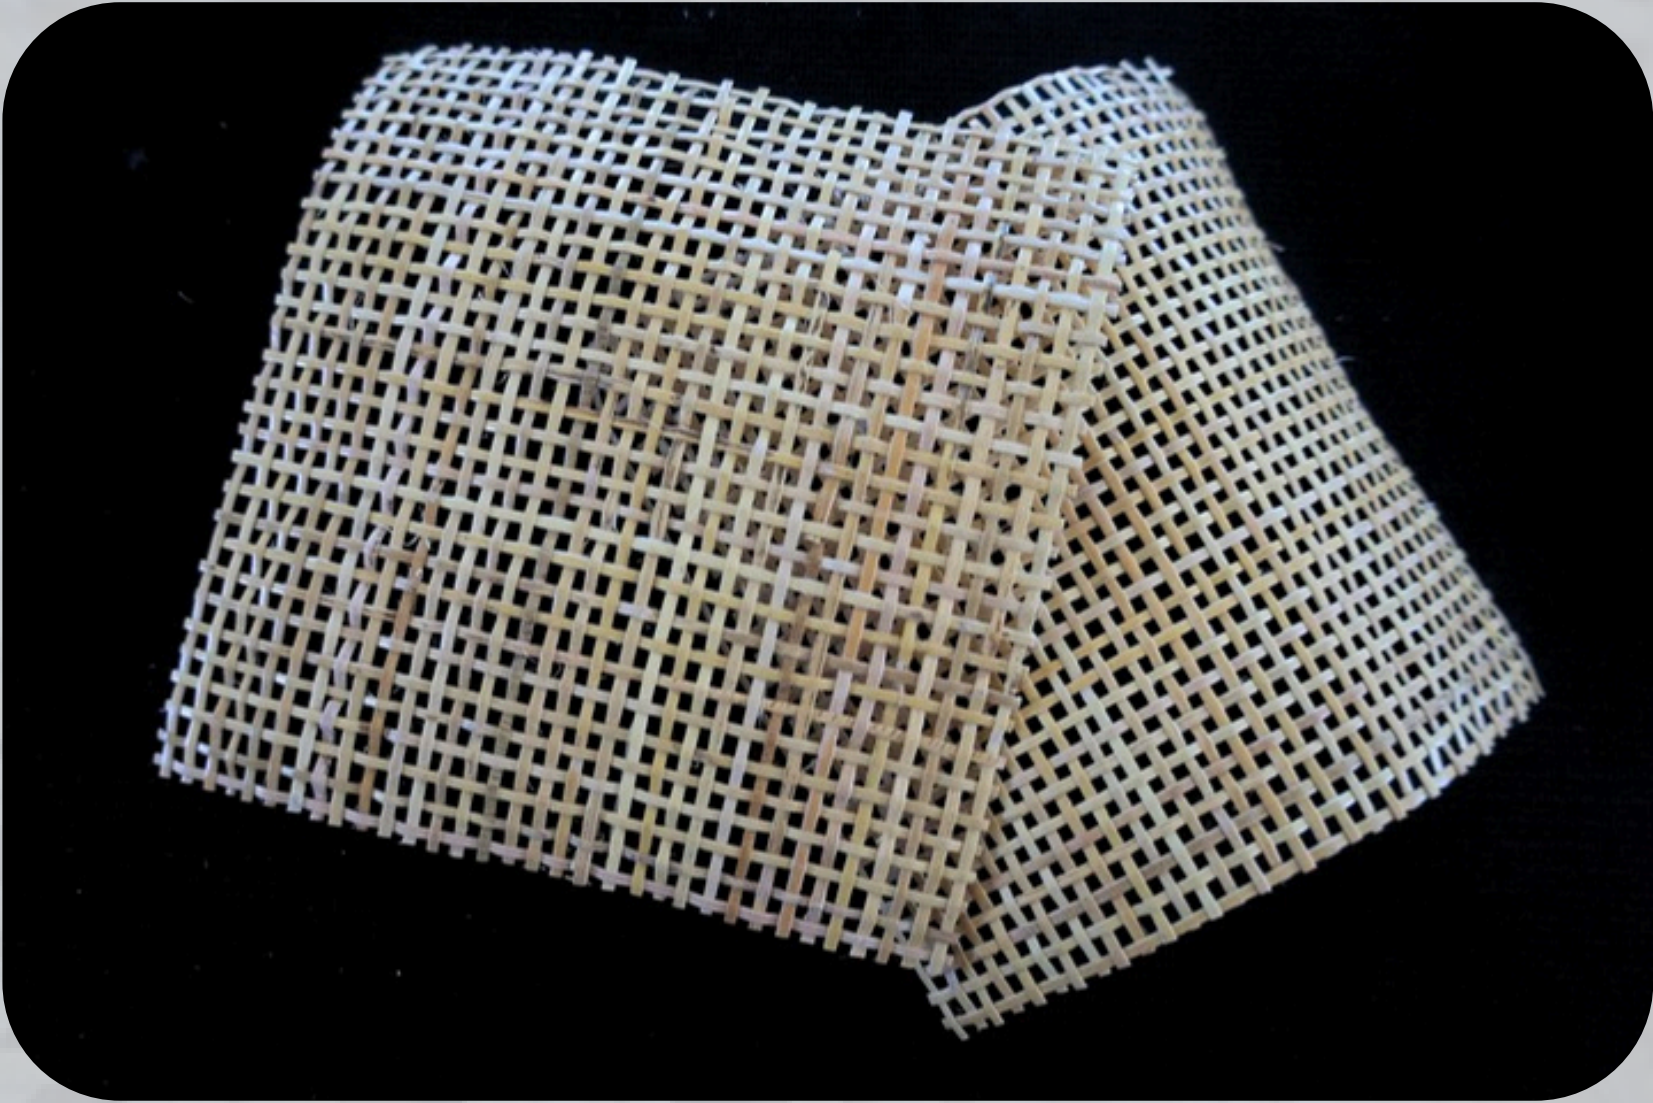

RATTAN WEBBING

Type : **SQUARE**

Grade : AA

Size

length/Role : 15M

width rattan : 14, 16, 18, 20, 22, 24, 30, 36 (inch)