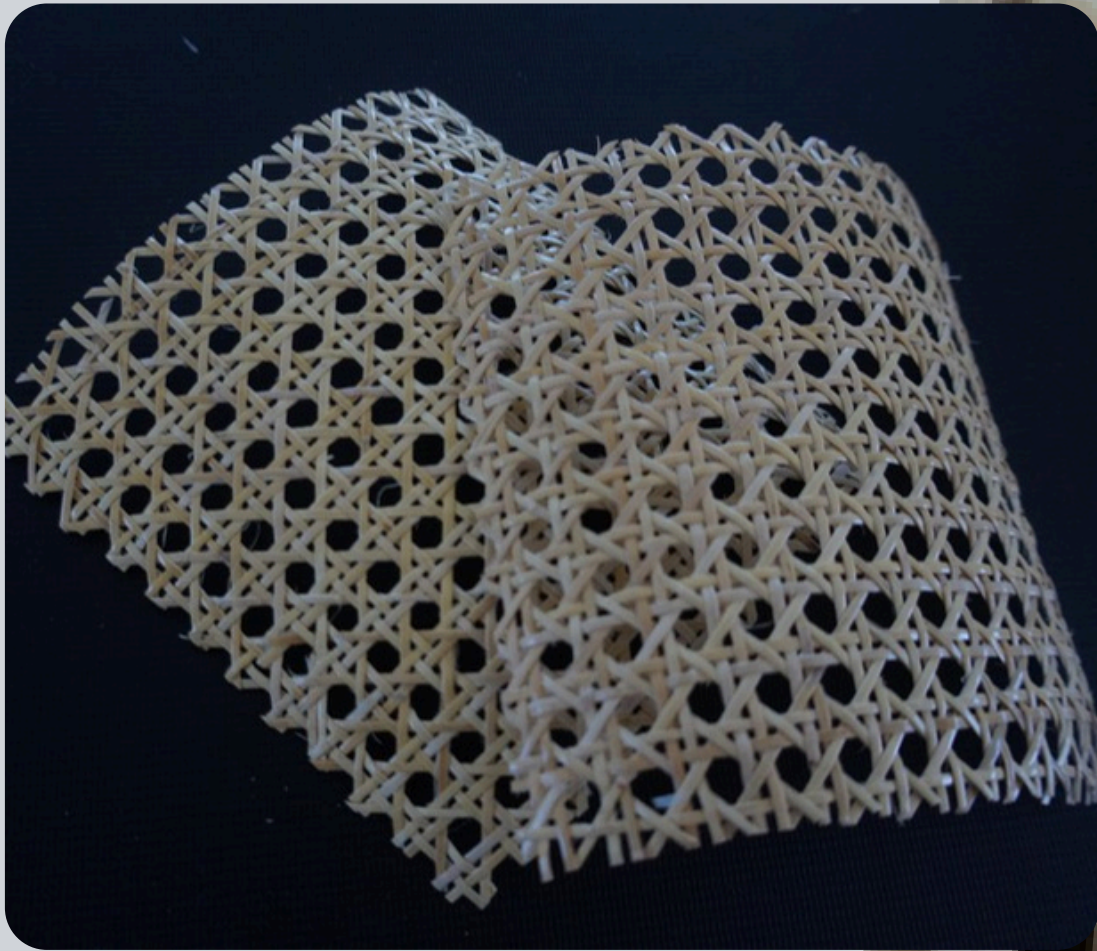

CV. AGRIXIA

RATTAN WEBBING

specialize in a diverse range of high-quality rattan webbing and related products

RATTAN WEBBING

High Quality Rattan

Our rattan webbing is sourced from sustainably managed forests in Indonesia, the world's leading producer of high-quality rattan.

We specialize in Natural Rattan Tohiti (*Calamus inops* Becc.), a premium variety known for its strength, flexibility, and durability. The vines are carefully harvested by skilled farmers, ensuring minimal environmental impact while supporting local communities.

RATTAN WEBBING

PRODUCTION

The production of rattan webbing involves a combination of traditional craftsmanship and precise techniques. Skilled artisans carefully split and process Natural Rattan Tohiti (*Calamus inops* Becc.) into fine strips before weaving them into durable and flexible patterns. Each step, from raw material preparation to weaving, is done with attention to detail to ensure consistent quality. This process not only highlights Indonesia's long heritage in rattan craftsmanship but also supports sustainable production that meets global export standards

Cabinetry and storage :
furniture, providing
ventilation while
maintaining visual appeal

Product Specification

Rattan Cane Webbing (Rolls)

Origin : Indonesia

Material : Natural rattan tohiti (Calamus inops Becc)