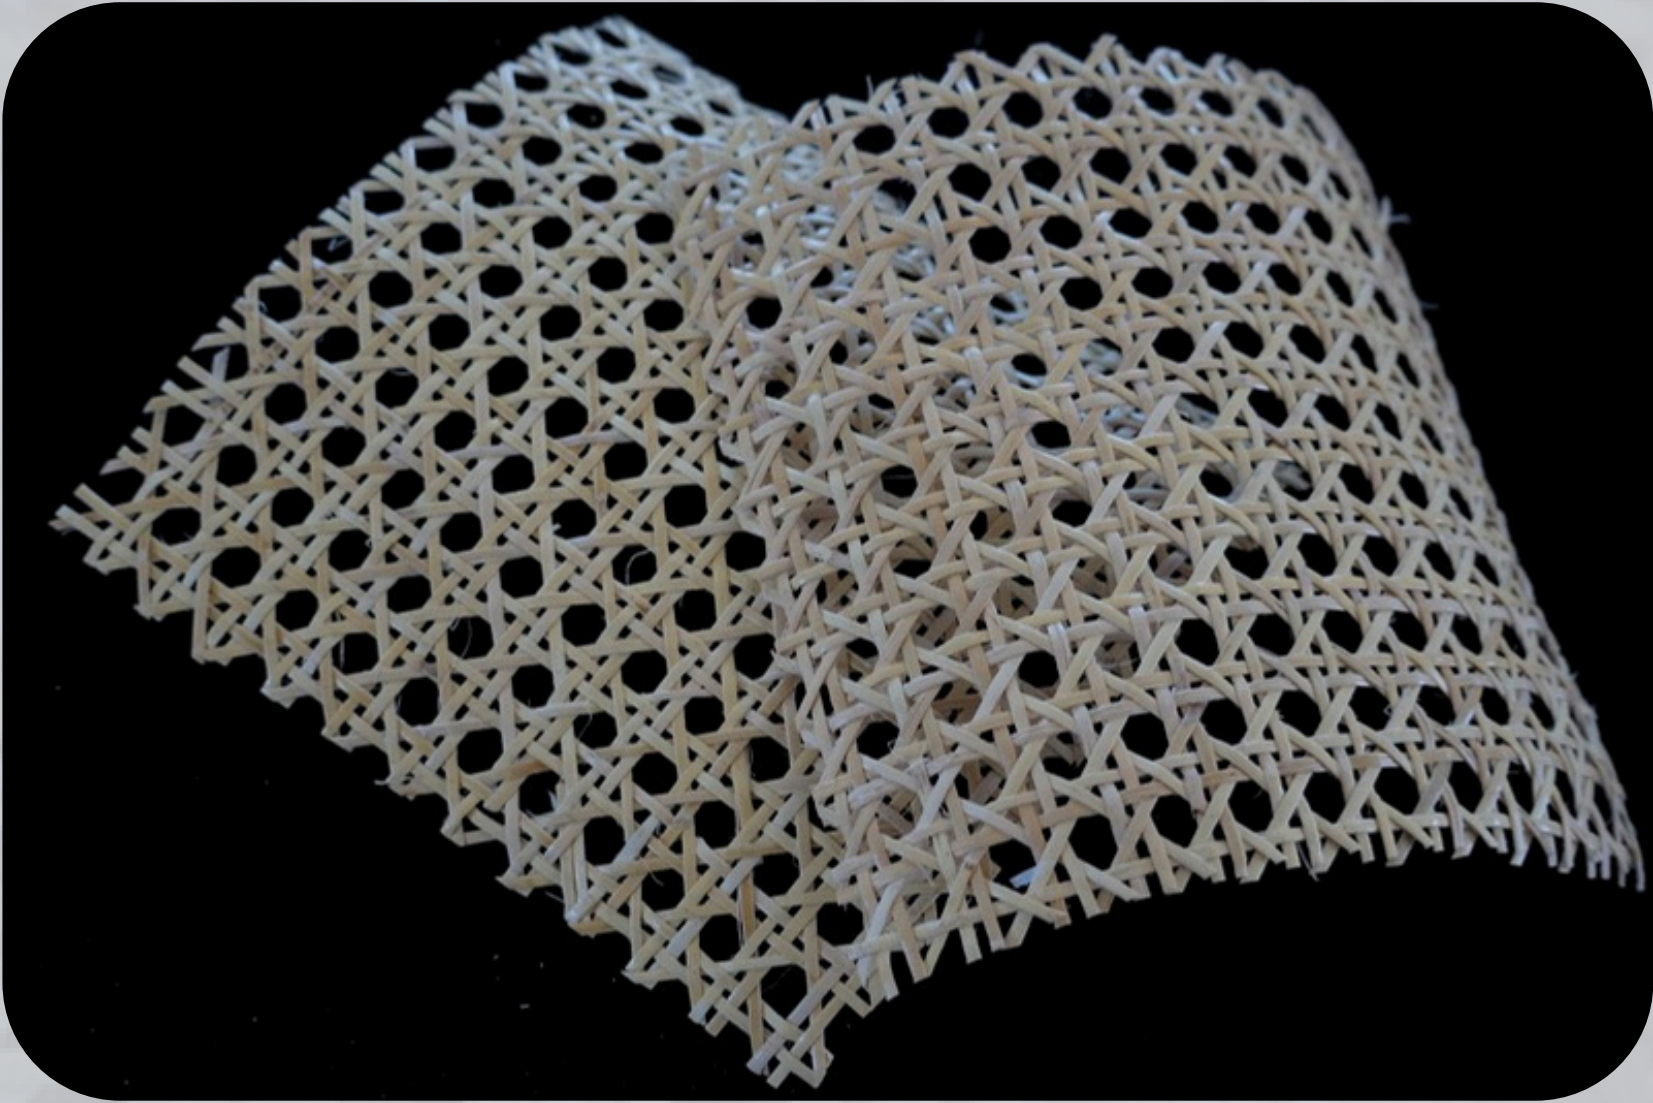

UNBLEACHED RATTAN

RATTAN WEBBING

Type : **Open Hexagonal**

Grade : AA

Size

length/Role : 15M

width rattan : 14, 16, 18, 20, 22, 24, 30, 36 (inch)