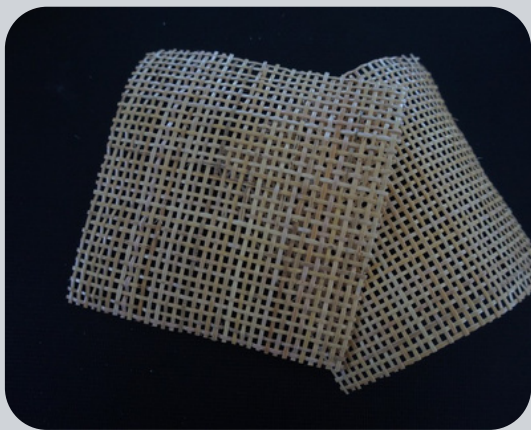

CV. AGRIXIA

RATTAN WEBBING

specialize in a diverse range of high-quality rattan webbing and related products

RATTAN WEBBING

High Quality Rattan

Our rattan webbing is sourced from sustainably managed forests in Indonesia, the world's leading producer of high-quality rattan.

We specialize in Natural Rattan Tohiti (*Calamus inops* Becc.), a premium variety known for its strength, flexibility, and durability. The vines are carefully harvested by skilled farmers, ensuring minimal environmental impact while supporting local communities.

RATTAN WEBBING

PRODUCTION

The production of rattan webbing involves a combination of traditional craftsmanship and precise techniques. Skilled artisans carefully split and process Natural Rattan Tohiti (*Calamus inops* Becc.) into fine strips before weaving them into durable and flexible patterns. Each step, from raw material preparation to weaving, is done with attention to detail to ensure consistent quality. This process not only highlights Indonesia's long heritage in rattan craftsmanship but also supports sustainable production that meets global export standards

HS Code : 46012200

Available Widths : 14", 16", 18", 20", 22", 24", 26", 30"

Roll Length : Standard 15 meters

Grade : AA (strong & smooth)

Treatment : Cleaned, dried naturally, no harmful chemicals

Thickness : $\pm 1.2 - 1.5$ mm